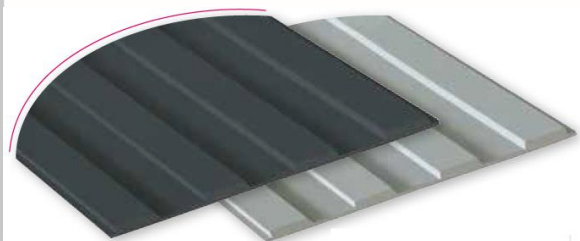

Technical Data Sheet

GUIDE STRIP «TACTILINE 4Gci/3-5»

Description

Guiding tiles visually impaired people detect and follow the guide. Through-coloured, soft, anti-slip guiding system. Easy to install. Hard-wearing. Self-adhesive.

Install on single rail - 4 ribs 3 mm

Purpose

Ref	Material	Colours	Dimensions	Type
4266	Polyurethane	Black Ral 9004	100 x 22 cm 3 mm ribs	Self-adhesive
4267		Grey Ral 7040		

«TACTILINE 4Gci/1-2» GUIDE STRIP

Description

Guiding tiles visually impaired people detect and follow the guide. Through-coloured, soft, anti-slip guiding system. Easy to install. Hard-wearing. Self-adhesive.

Install on single rail - 4 ribs 5 mm

Purpose

Ref	Material	Colours	Dimensions	Type
4247	Polyurethane	Black Ral 9004	100 x 22 cm 5 mm ribs	Self-adhesive
4249		Grey Ral 7040		

Information contained in this document is indicative only. ROMUS accepts no liability in connection therewith. The user or the specifier must check the compatibility of the product's technical data with the actual situation. ROMUS reserves the right to change all or part of this document without prior notice.