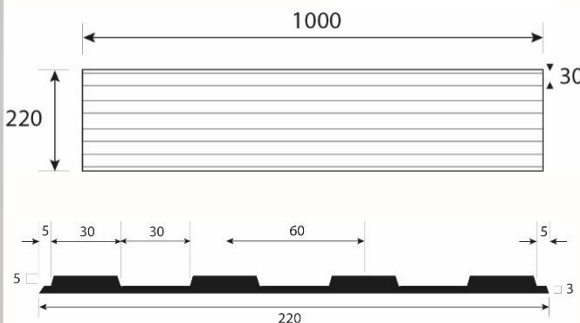

Technical Data Sheet

GUIDE STRIP «TACTILINE 4Gci/3-5»

Description

Guiding tiles visually impaired people detect and follow the guide. Through-coloured, soft, anti-slip guiding system. Easy to install. Hard-wearing. Self-adhesive.

Install on single rail - 4 ribs 3 mm

Purpose

Ref	Material	Colours	Dimensions	Type
4266	Polyurethane	Black Ral 9004	100 x 22 cm 3 mm ribs	Self-adhesive
4267		Grey Ral 7040		

«TACTILINE 4Gci/1-2» GUIDE STRIP

Description

Guiding tiles visually impaired people detect and follow the guide. Through-coloured, soft, anti-slip guiding system. Easy to install. Hard-wearing. Self-adhesive.

Install on single rail - 4 ribs 5 mm

Purpose

Ref	Material	Colours	Dimensions	Type
4247	Polyurethane	Black Ral 9004	100 x 22 cm 5 mm ribs	Self-adhesive
4249		Grey Ral 7040		

Information contained in this document is indicative only. ROMUS accepts no liability in connection therewith. The user or the specifier must check the compatibility of the product's technical data with the actual situation. ROMUS reserves the right to change all or part of this document without prior notice.