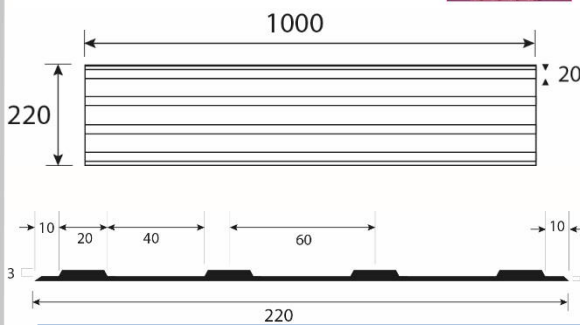

Technical Data Sheet

GUIDE STRIP «TACTILINE 4Gci/3-5»

Description

Guiding tiles visually impaired people detect and follow the guide. Through-coloured, soft, anti-slip guiding system. Easy to install. Hard-wearing. Self-adhesive.

Install on single rail - 4 ribs 3 mm

Purpose

Ref	Material	Colours	Dimensions	Type
4266	Polyurethane	Black Ral 9004	100 x 22 cm 3 mm ribs	Self-adhesive
4267		Grey Ral 7040		

«TACTILINE 4Gci/1-2» GUIDE STRIP

Description

Guiding tiles visually impaired people detect and follow the guide. Through-coloured, soft, anti-slip guiding system. Easy to install. Hard-wearing. Self-adhesive.

Install on single rail - 4 ribs 5 mm

Purpose

Ref	Material	Colours	Dimensions	Type
4247	Polyurethane	Black Ral 9004	100 x 22 cm 5 mm ribs	Self-adhesive
4249		Grey Ral 7040		

Information contained in this document is indicative only. ROMUS accepts no liability in connection therewith. The user or the specifier must check the compatibility of the product's technical data with the actual situation. ROMUS reserves the right to change all or part of this document without prior notice.