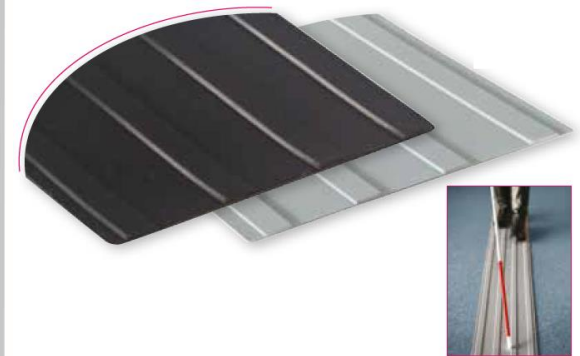

Technical Data Sheet

GUIDE STRIP «TACTILINE 4Gci/3-5»

Description

Guiding tiles visually impaired people detect and follow the guide. Through-coloured, soft, anti-slip guiding system. Easy to install. Hard-wearing. Self-adhesive.

Install on single rail - 4 ribs 3 mm

Purpose

Ref	Material	Colours	Dimensions	Type
4266	Polyurethane	Black Ral 9004	100 x 22 cm 3 mm ribs	Self-adhesive
4267		Grey Ral 7040		

«TACTILINE 4Gci/1-2» GUIDE STRIP

Description

Guiding tiles visually impaired people detect and follow the guide. Through-coloured, soft, anti-slip guiding system. Easy to install. Hard-wearing. Self-adhesive.

Install on single rail - 4 ribs 5 mm

Purpose

Ref	Material	Colours	Dimensions	Type
4247	Polyurethane	Black Ral 9004	100 x 22 cm 5 mm ribs	Self-adhesive
4249		Grey Ral 7040		

Information contained in this document is indicative only. ROMUS accepts no liability in connection therewith. The user or the specifier must check the compatibility of the product's technical data with the actual situation. ROMUS reserves the right to change all or part of this document without prior notice.